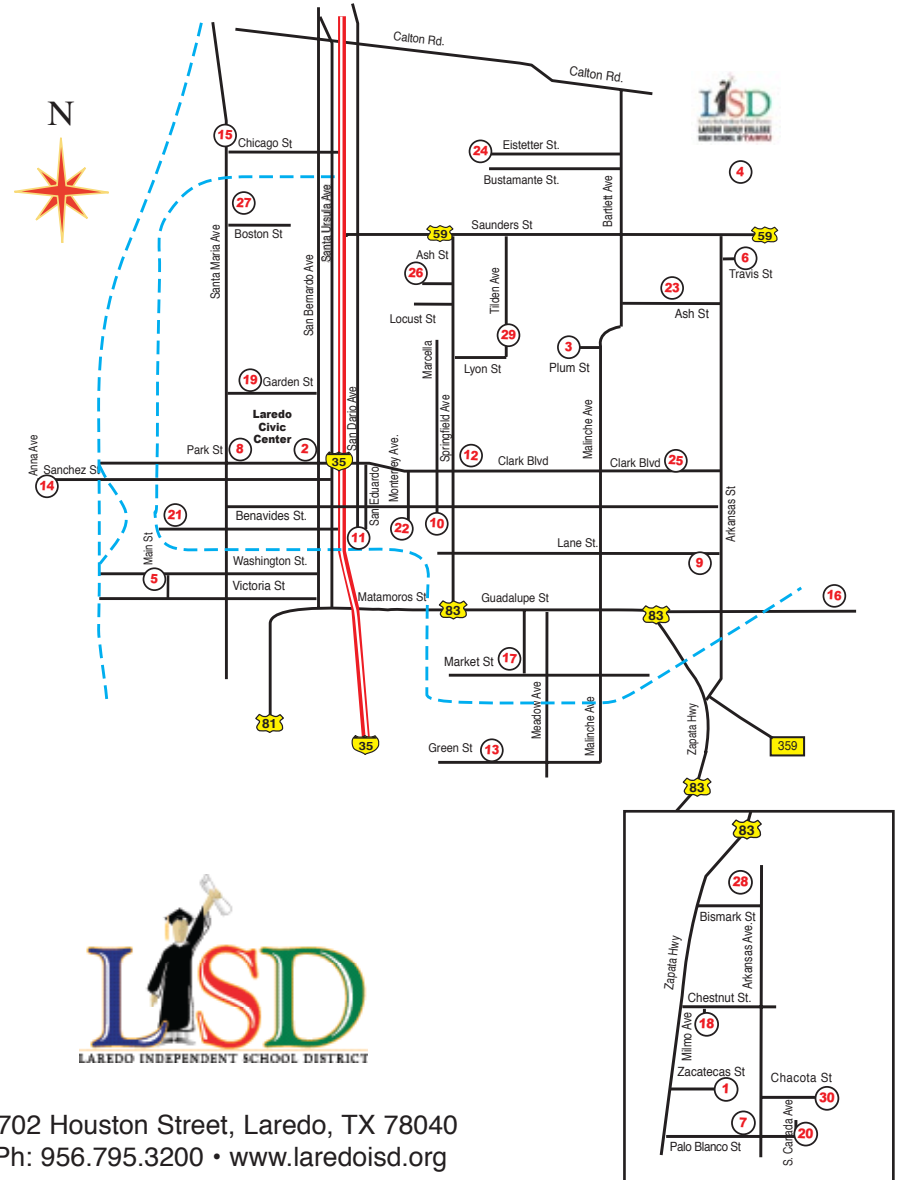

19. John Z. Leyendecker Elementary School
1311 Garden St.
Ph: (956) 795-3990 • Fax: (956) 795-3992

20. Honore Ligarde Elementary School
2800 S. Canada Ave.
Ph: (956) 795-4000 • Fax: (956) 795-4002

21. Christopher M. Macdonell Elementary School
1606 Benavides St.
Ph: (956) 795-4010 • Fax: (956) 795-4012

22. Joseph C. Martin Elementary School
1600 Monterrey Ave.
Ph: (956) 795-4020 • Fax: (956) 795-4025

23. Clarence L. Milton Elementary School
2500 E. Ash St.
Ph: (956) 795-4030 • Fax: (956) 795-4033

24. Alma A. Pierce Elementary School
800 E. Eistetter St.
Ph: (956) 795-4050 • Fax: (956) 795-4053

It is the policy of the Laredo Independent School District not to discriminate on the basis of race, color, national origin, gender, limited English proficiency, or handicapping condition in its programs

25. Michael S. Ryan Elementary School
2401 Clark Blvd.
Ph: (956) 795-4060 • Fax: (956) 795-4061

26. Sanchez-Ochoa Elementary School
211 E. Ash St.
Ph: (956) 795-4040 • Fax: (956) 795-4042

27. Santa Maria Elementary School
3817 Santa Maria St.
Ph: (956) 795-4080 • Fax: (956) 795-4082

28. Santo Niño Elementary School
2701 Bismark St.
Ph: (956) 795-4090 • Fax: (956) 795-4093

29. Katherine F. Tarver Elementary School
3200 Tilden Ave.
Ph: (956) 795-4100 • Fax: (956) 795-4103

30. Henry B. Zachry Elementary School
3200 Chacota St.
Ph: (956) 795-4120 • Fax: (956) 795-4122

1702 Houston Street, Laredo, TX 78040
Ph: 956.795.3200 • www.laredoisd.org